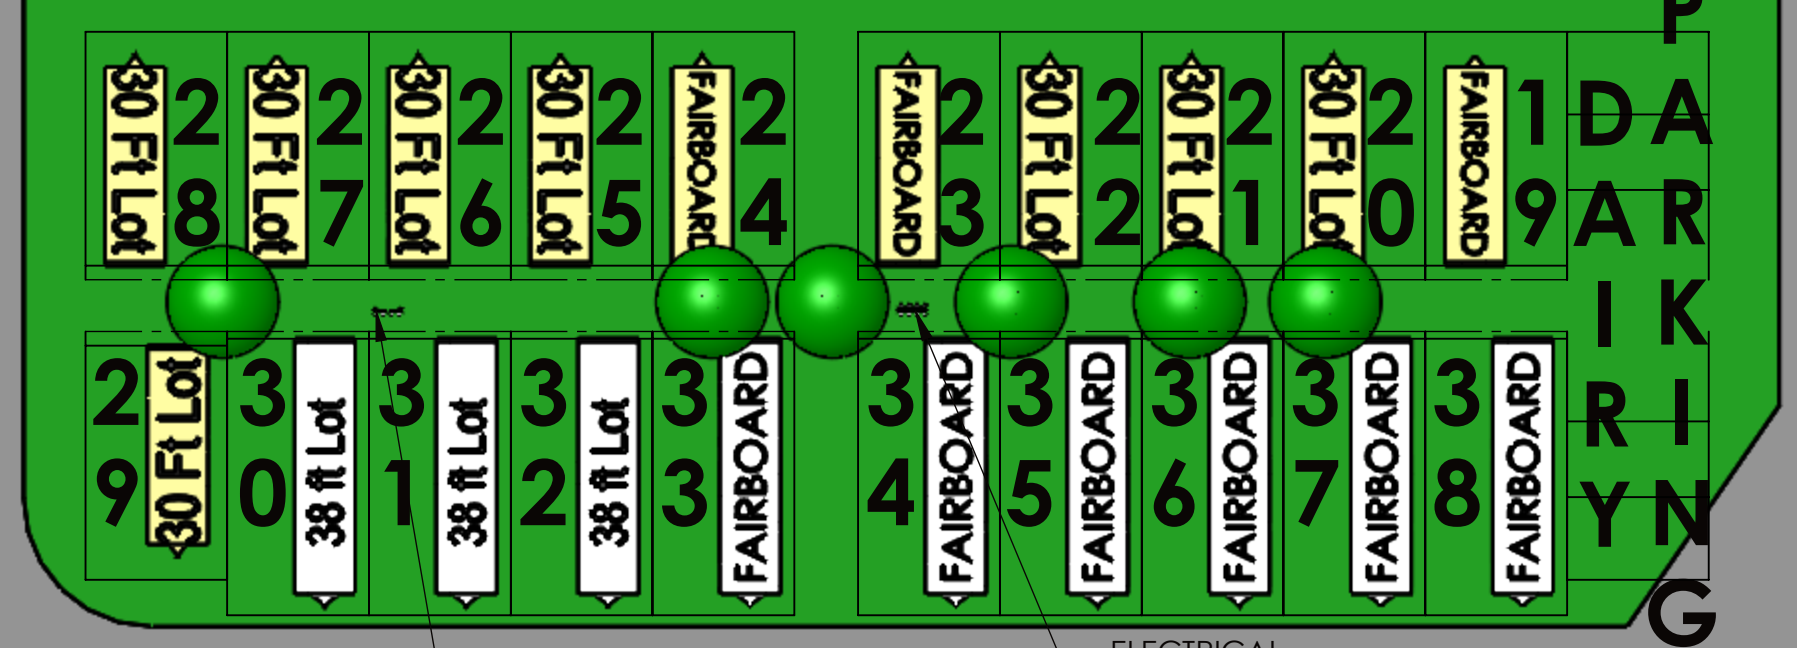

# West / North Parking Lot

OUTDOOR SHOW ARENA #2

OUTDOOR SHOW ARENA #1

### Gate F - Saturday Only

### Gate G - Saturday Only

Entrance Gate 3

Entrance Gate 2

BUILDING 10

Grandstand Gate 5

Grandstand Gate 6

Grandstand Gate 7

Grandstand Gate 8