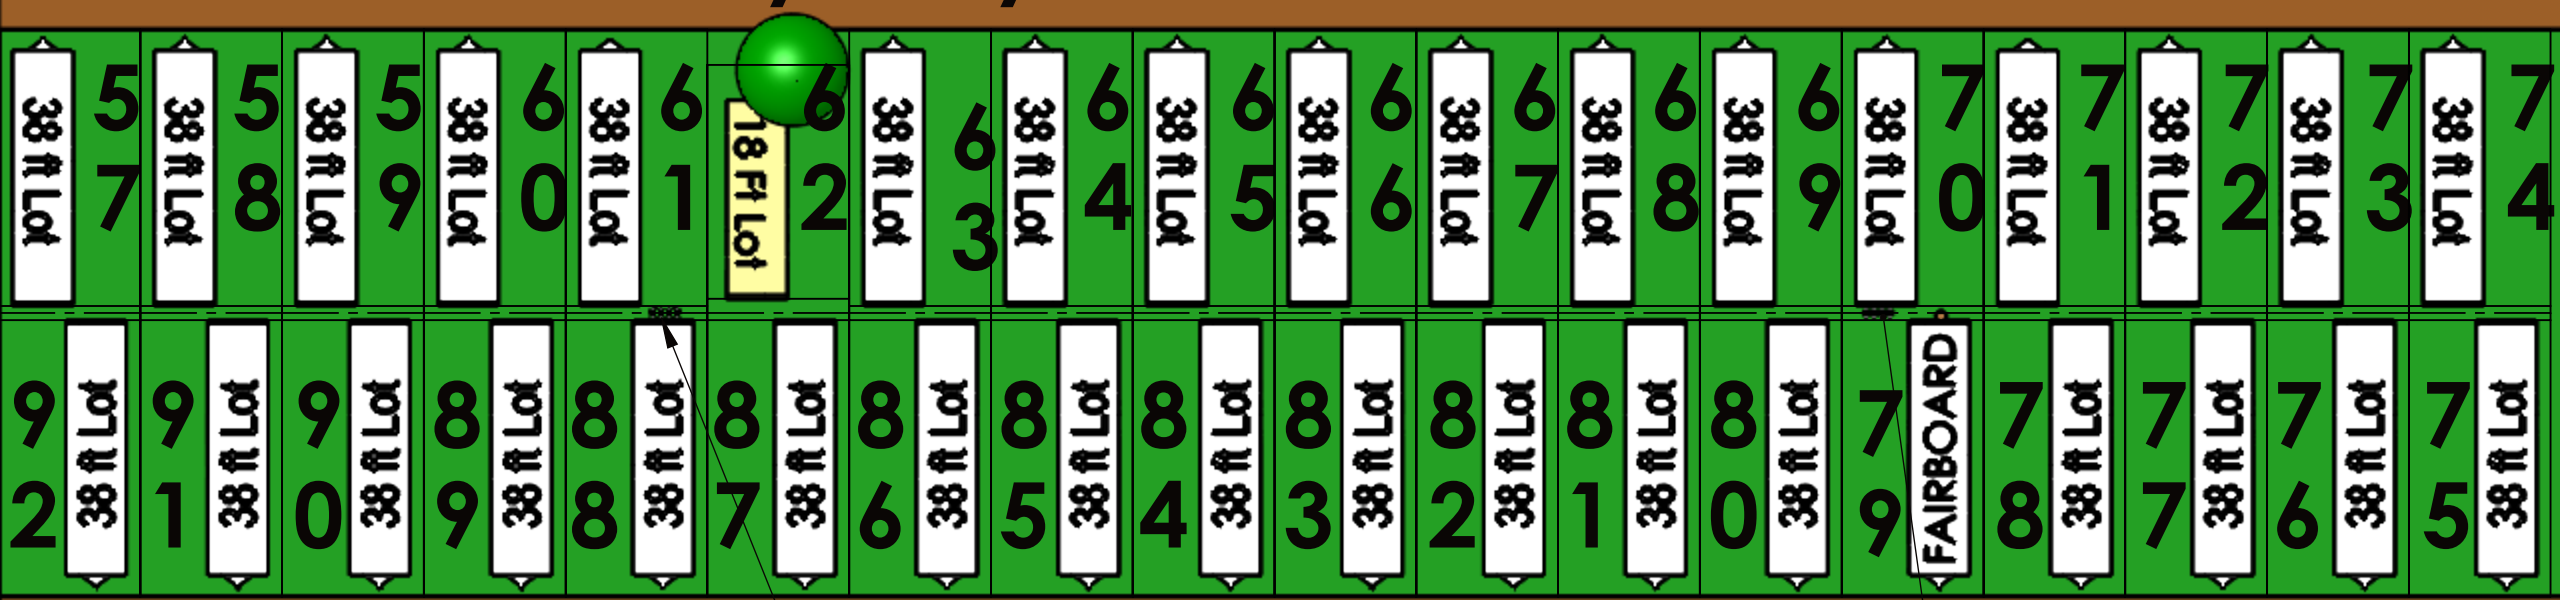

40th AVE.

# West / North Parking Lot

OUTDOOR SHOW ARENA #2

OUTDOOR SHOW ARENA #1

### Gate F - Saturday Only

### Gate G - Saturday Only

Entrance Gate 3

Entrance Gate 2

BUILDING 10

Grandstand Gate 5

Grandstand Gate 6

Grandstand Gate 7

Grandstand Gate 8