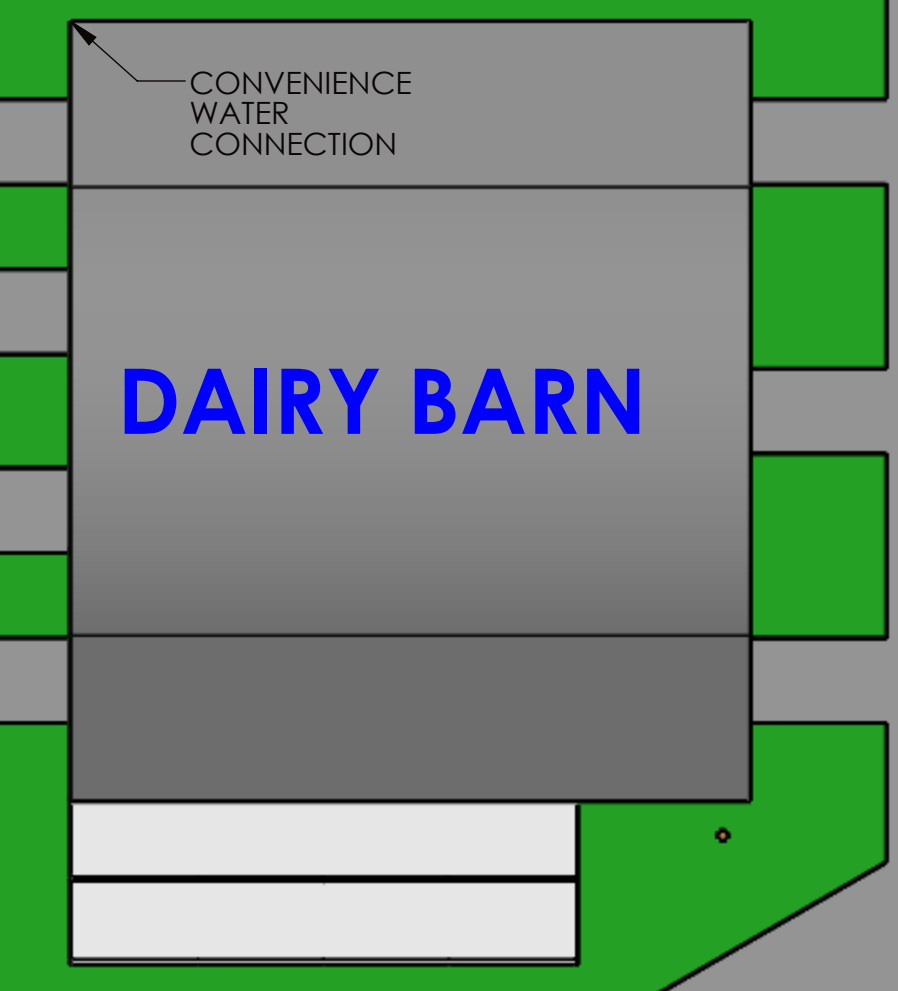

40th AVE.

# West / North Parking Lot

OUTDOOR SHOW ARENA #2

OUTDOOR SHOW ARENA #1

### Gate F - Saturday Only

### Gate G - Saturday Only

Entrance Gate 3

Entrance Gate 2

BUILDING 10

Grandstand Gate 5

Grandstand Gate 6

Grandstand Gate 7

Grandstand Gate 8